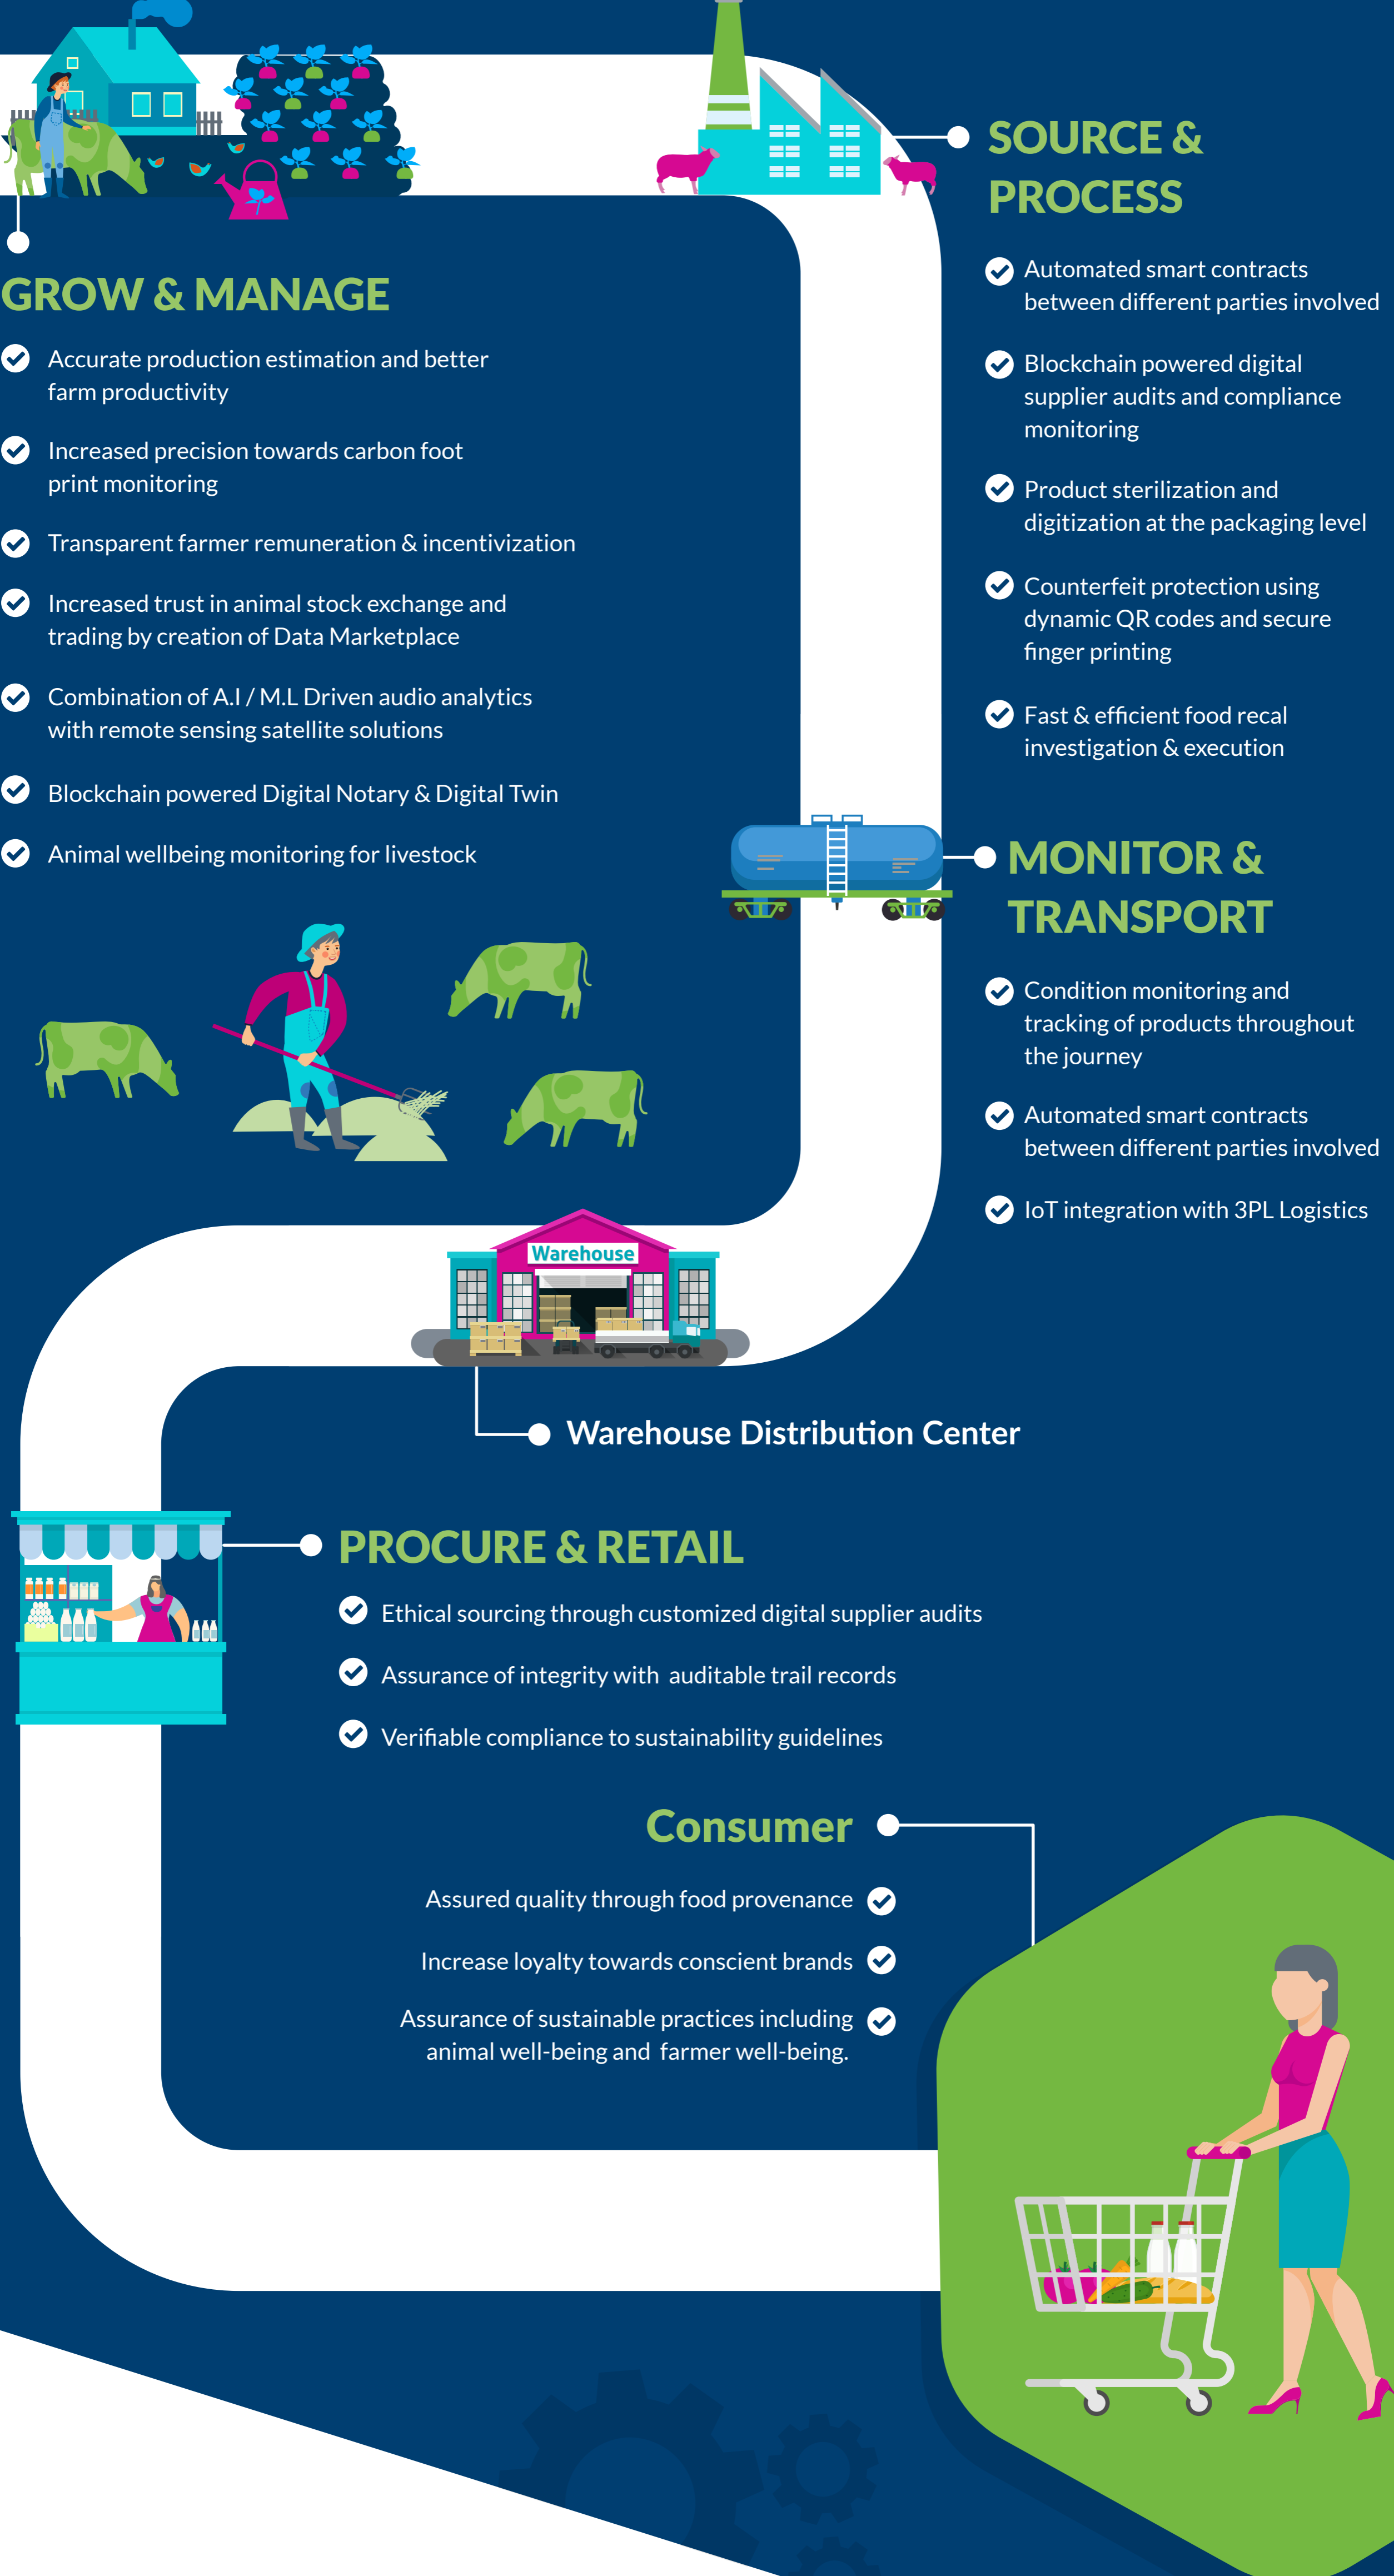

# REVOLUTIONIZING FARM-TO-FORK TRACEABILITY WITH TRUEFOOD+

How do you get a consumer to pick your brand off the shelf with total confidence in the safety of the food?

Bosch has the answer to this question and many others that have been plaguing our long and complex food supply chains.

Here's how Truefood+, the blockchain solution by Bosch enables end-to-end supply chain transparency, provenance and drives sustainability by combining the power of IoT, A.I. with blockchain at each step of value chain.

## TRUEFOOD + (Trust & Transparency Across the Value chain)

Bosch Truefood+ can be quickly and easily integrated into your food supply chain and allows the ability to work with multiple diverse systems. With tamper-proof data storage, you get verified transactions that can be securely shared with every participant in the food supply chain. Bosch Truefood+ is a perfect fit for sustainable brands wanting to cater to the ethically conscious consumers of today.